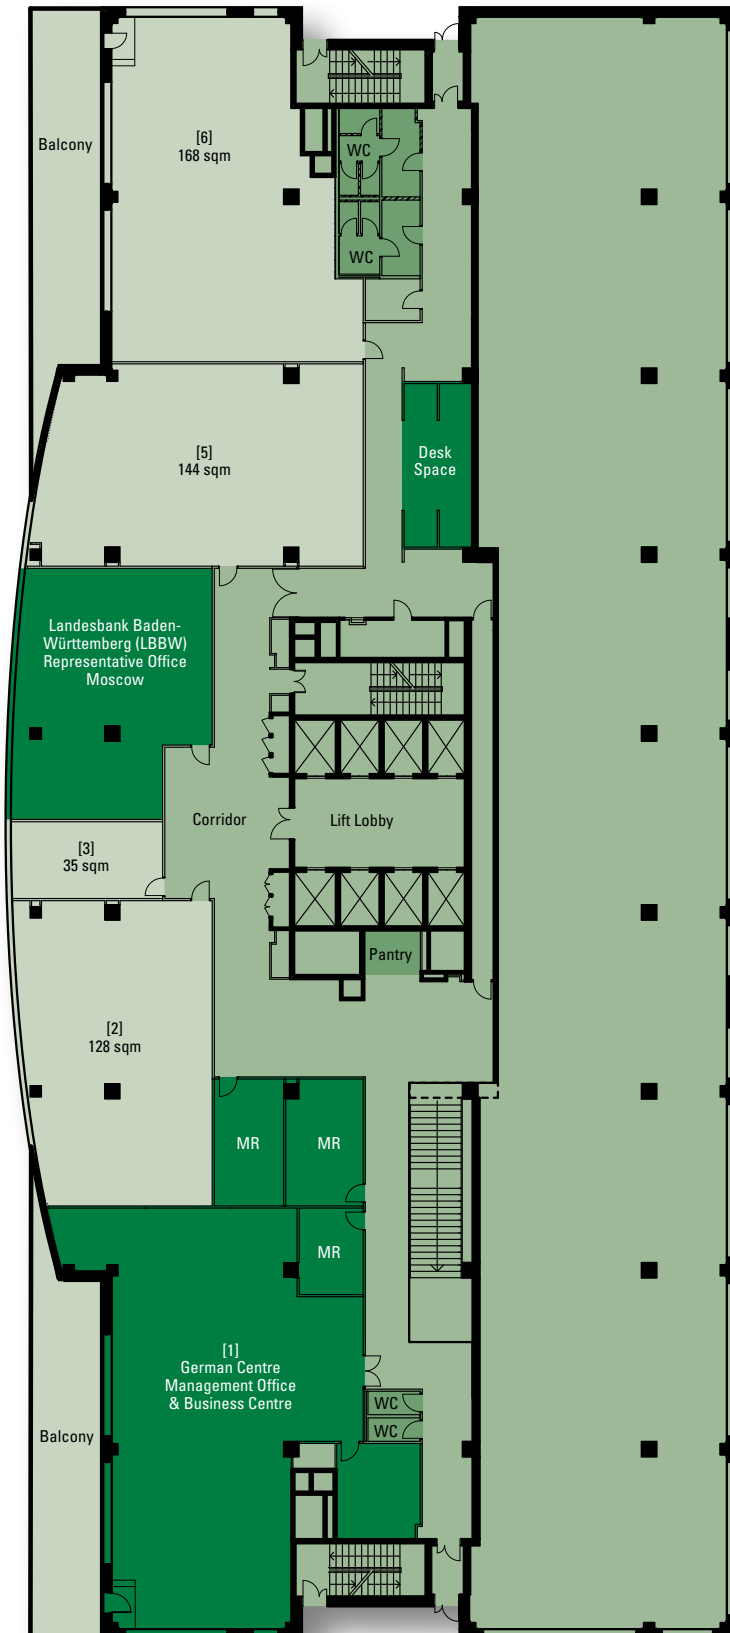

1st Floor - Ground Floor

- Offices from 158 sqm*
- Conference area with meeting rooms (10 – 150 people)
- Lounge area
- Bistro
- Floor load 1,000 kg/sqm

LLC German Centre for Industry and Trade
Prospekt Andropova 18
Korpus 6, Office 2-01 A
115432 Moscow | Russian Federation

* according to BOMA-Standard Measurement

2nd Floor

- German Centre Management Office
- Business Centre
- Desk Space
- Offices from 35 sqm*
- 3 small meeting rooms (MR)
- Landesbank Baden-Württemberg (LBBW) Representative Office Moscow
- Pantry