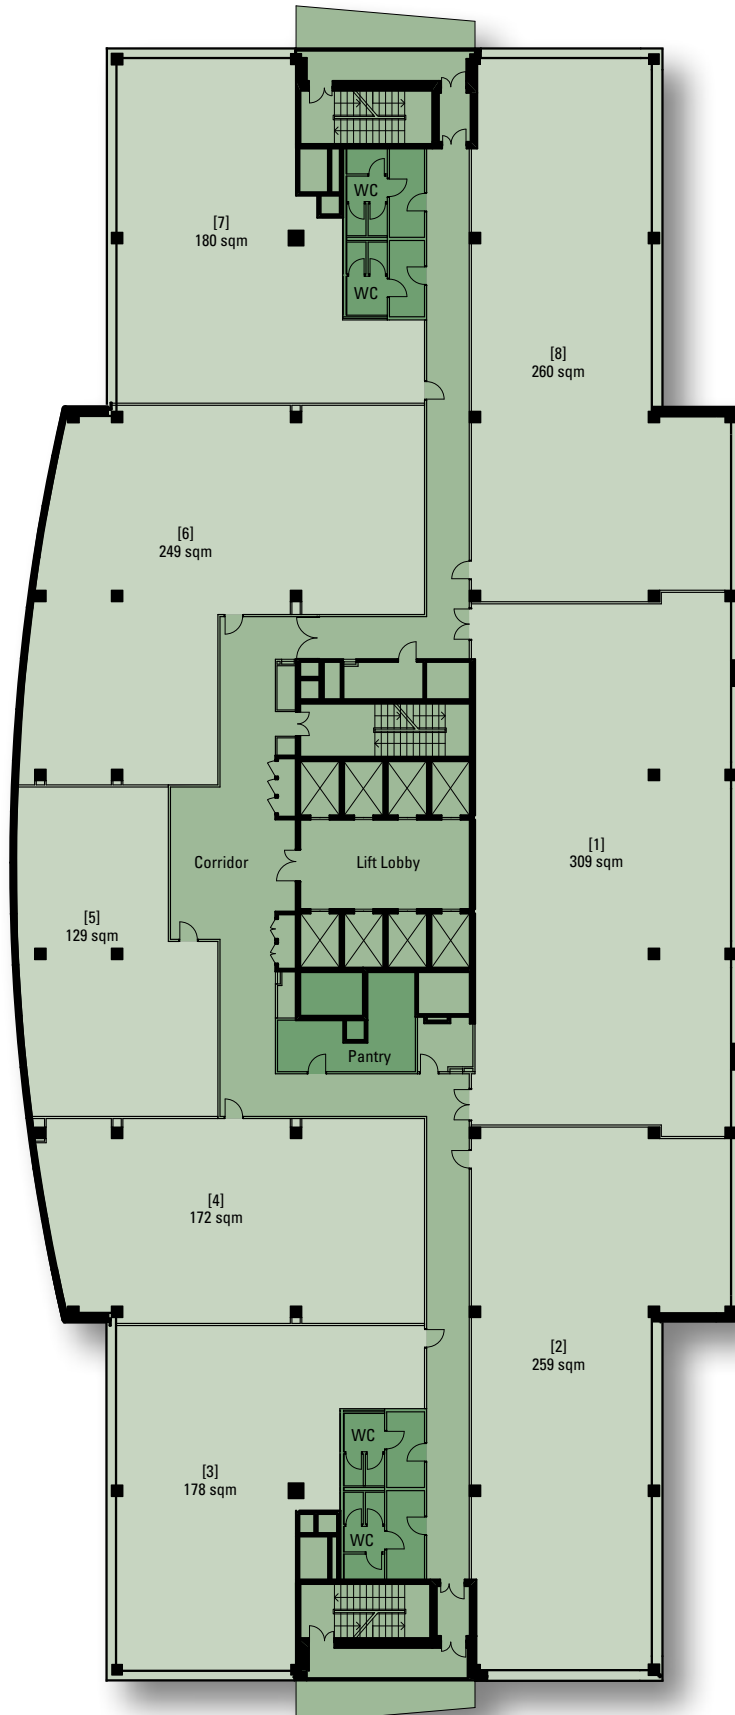

9th Floor

- Offices from 129 – 309 sqm*
- Pantry

LLC German Centre for Industry and Trade
Prospekt Andropova 18
Korpus 6, Office 2-01 A
115432 Moscow | Russian Federation

ООО „Немецкий центр промышленности и торговли“
Проспект Андропова 18
Корпус 6, офис 2-01 А
115432 Москва | Российская Федерация

Phone Телефон: **+7 499 683 02 02**
Fax Факс: **+7 499 683 02 01**
info@moscow.germancentre.com
www.moscow.germancentre.com

* according to BOMA-Standard Measurement