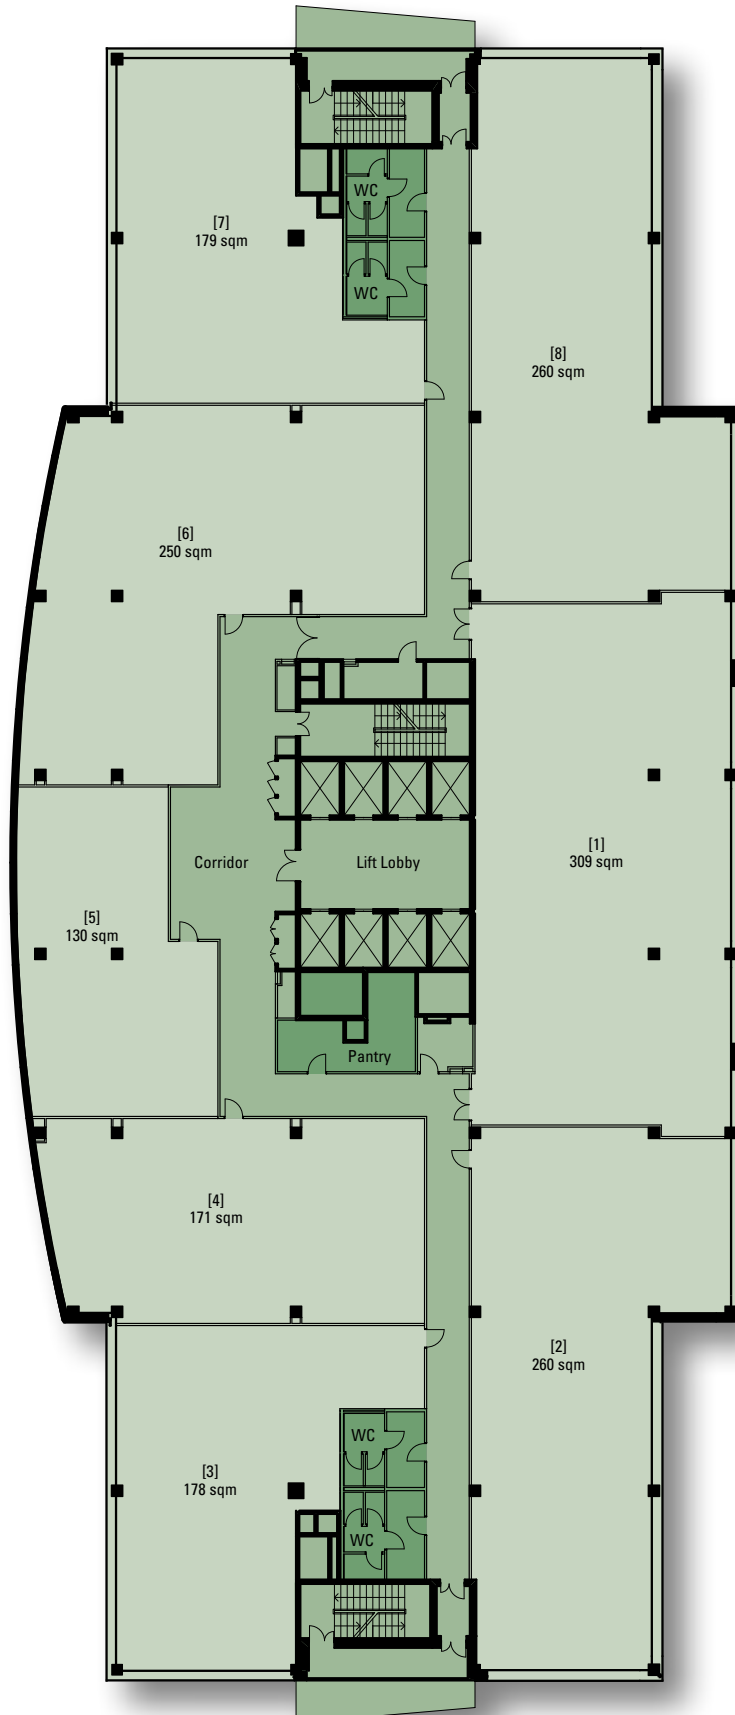

10th Floor

- Offices from 130 – 309 sqm*
- Pantry

LLC German Centre for Industry and Trade
Prospekt Andropova 18
Korpus 6, Office 2-01 A
115432 Moscow | Russian Federation

ООО „Немецкий центр промышленности и торговли“
Проспект Андропова 18
Корпус 6, офис 2-01 А
115432 Москва | Российская Федерация

Phone Телефон: **+7 499 683 02 02**
Fax Факс: **+7 499 683 02 01**
info@moscow.germancentre.com
www.moscow.germancentre.com

* according to BOMA-Standard Measurement