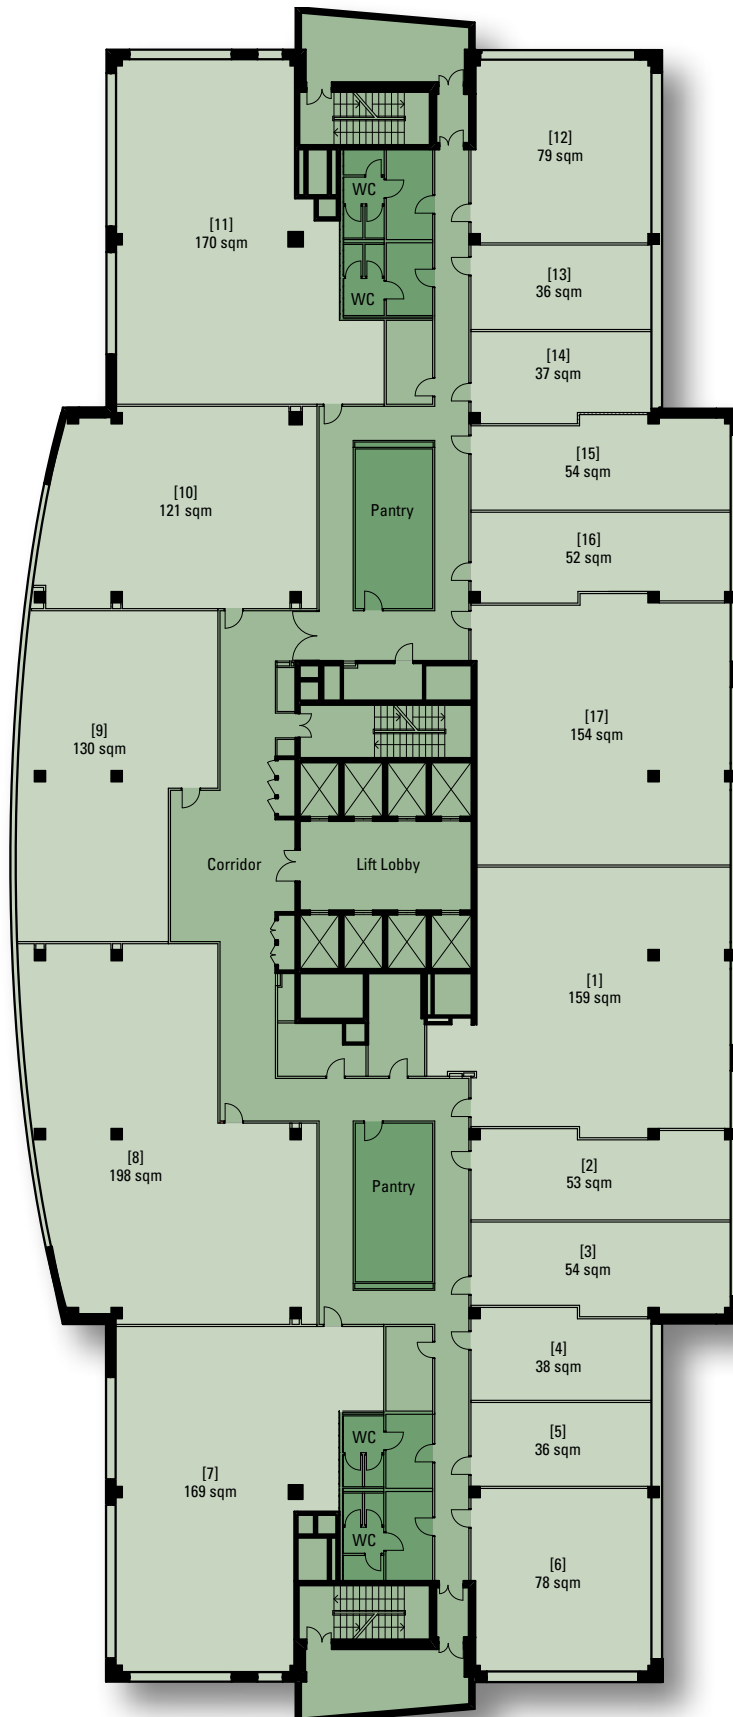

7th Floor

- Offices from 36 – 198 sqm*
- Pantries

LLC German Centre for Industry and Trade
Prospekt Andropova 18
Korpus 6, Office 2-01 A
115432 Moscow | Russian Federation

ООО „Немецкий центр промышленности и торговли“
Проспект Андропова 18
Корпус 6, офис 2-01 А
115432 Москва | Российская Федерация

Phone Телефон: **+7 499 683 02 02**
Fax Факс: **+7 499 683 02 01**
info@moscow.germancentre.com
www.moscow.germancentre.com

* according to BOMA-Standard Measurement