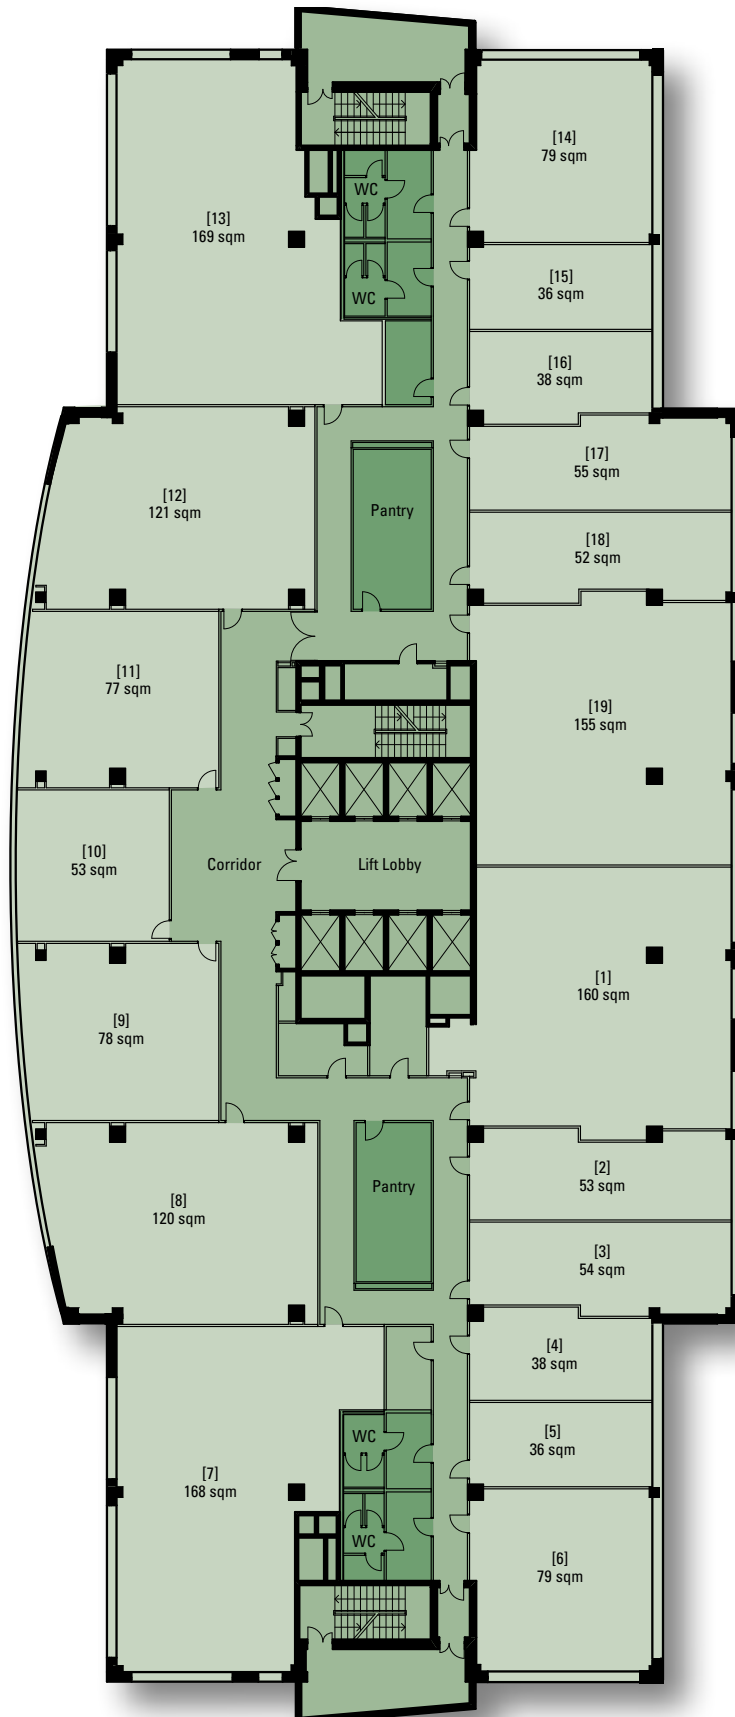

6th Floor

- Offices from 36 – 169 sqm*
- Pantries

LLC German Centre for Industry and Trade
Prospekt Andropova 18
Korpus 6, Office 2-01 A
115432 Moscow | Russian Federation

ООО „Немецкий центр промышленности и торговли“
Проспект Андропова 18
Корпус 6, офис 2-01 А
115432 Москва | Российская Федерация

Phone Телефон: **+7 499 683 02 02**
Fax Факс: **+7 499 683 02 01**
info@moscow.germancentre.com
www.moscow.germancentre.com

* according to BOMA-Standard Measurement