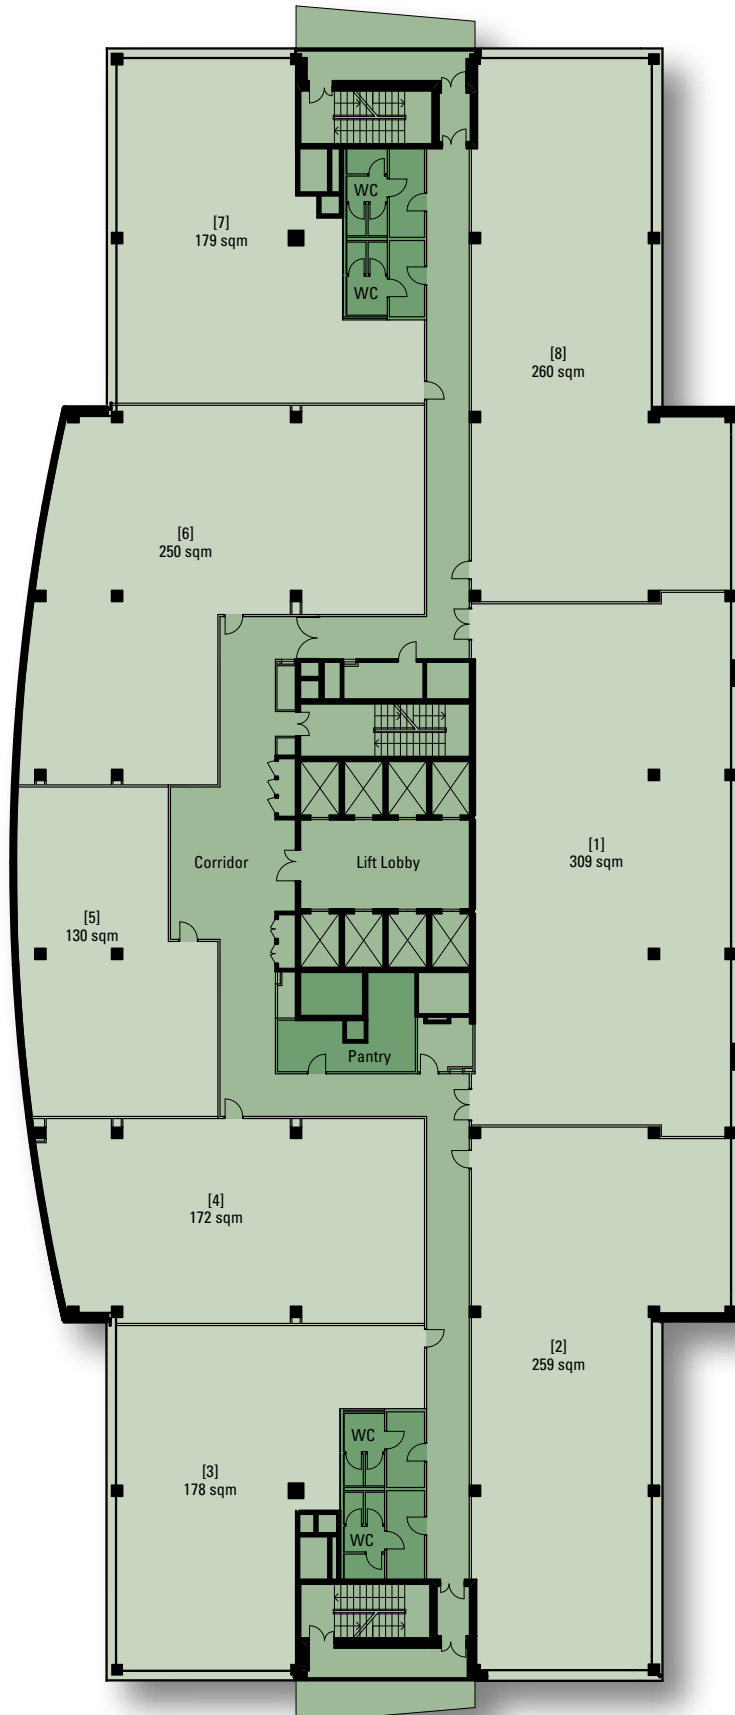

11th Floor

- Offices from 130 – 309 sqm*
- Pantry

LLC German Centre for Industry and Trade
Prospekt Andropova 18
Korpus 6, Office 2-01 A
115432 Moscow | Russian Federation

ООО „Немецкий центр промышленности и торговли“
Проспект Андропова 18
Корпус 6, офис 2-01 А
115432 Москва | Российская Федерация

Phone Телефон: **+7 499 683 02 02**
Fax Факс: **+7 499 683 02 01**
info@moscow.germancentre.com
www.moscow.germancentre.com

* according to BOMA-Standard Measurement