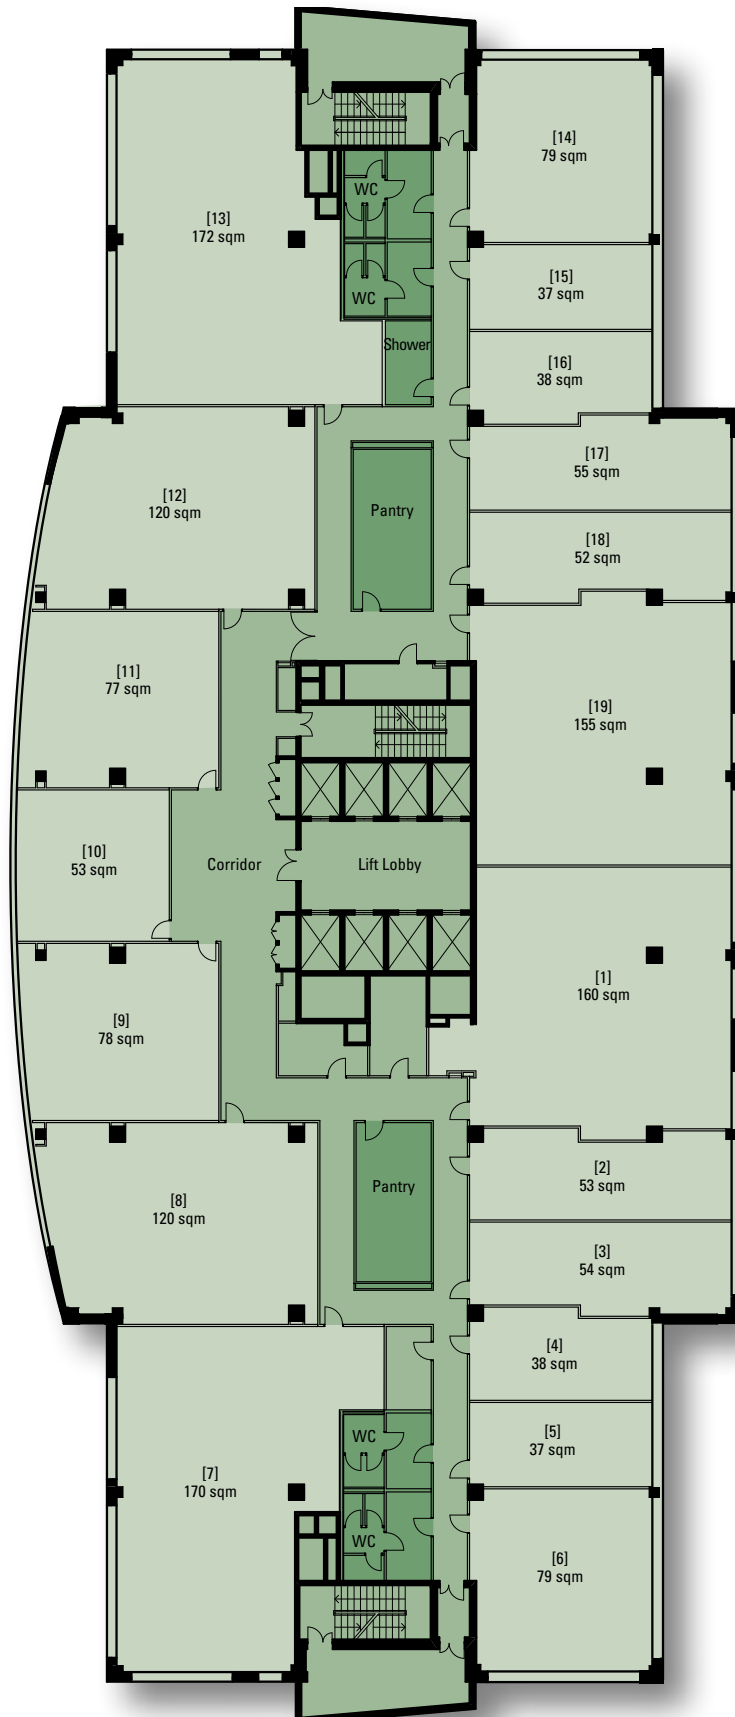

4th Floor

- Offices from 37 – 172 sqm*
- Pantries
- Shower room

LLC German Centre for Industry and Trade
Prospekt Andropova 18
Korpus 6, Office 2-01 A
115432 Moscow | Russian Federation

ООО „Немецкий центр промышленности и торговли“
Проспект Андропова 18
Корпус 6, офис 2-01 А
115432 Москва | Российская Федерация

Phone Телефон: **+7 499 683 02 02**
Fax Факс: **+7 499 683 02 01**
info@moscow.germancentre.com
www.moscow.germancentre.com

* according to BOMA-Standard Measurement