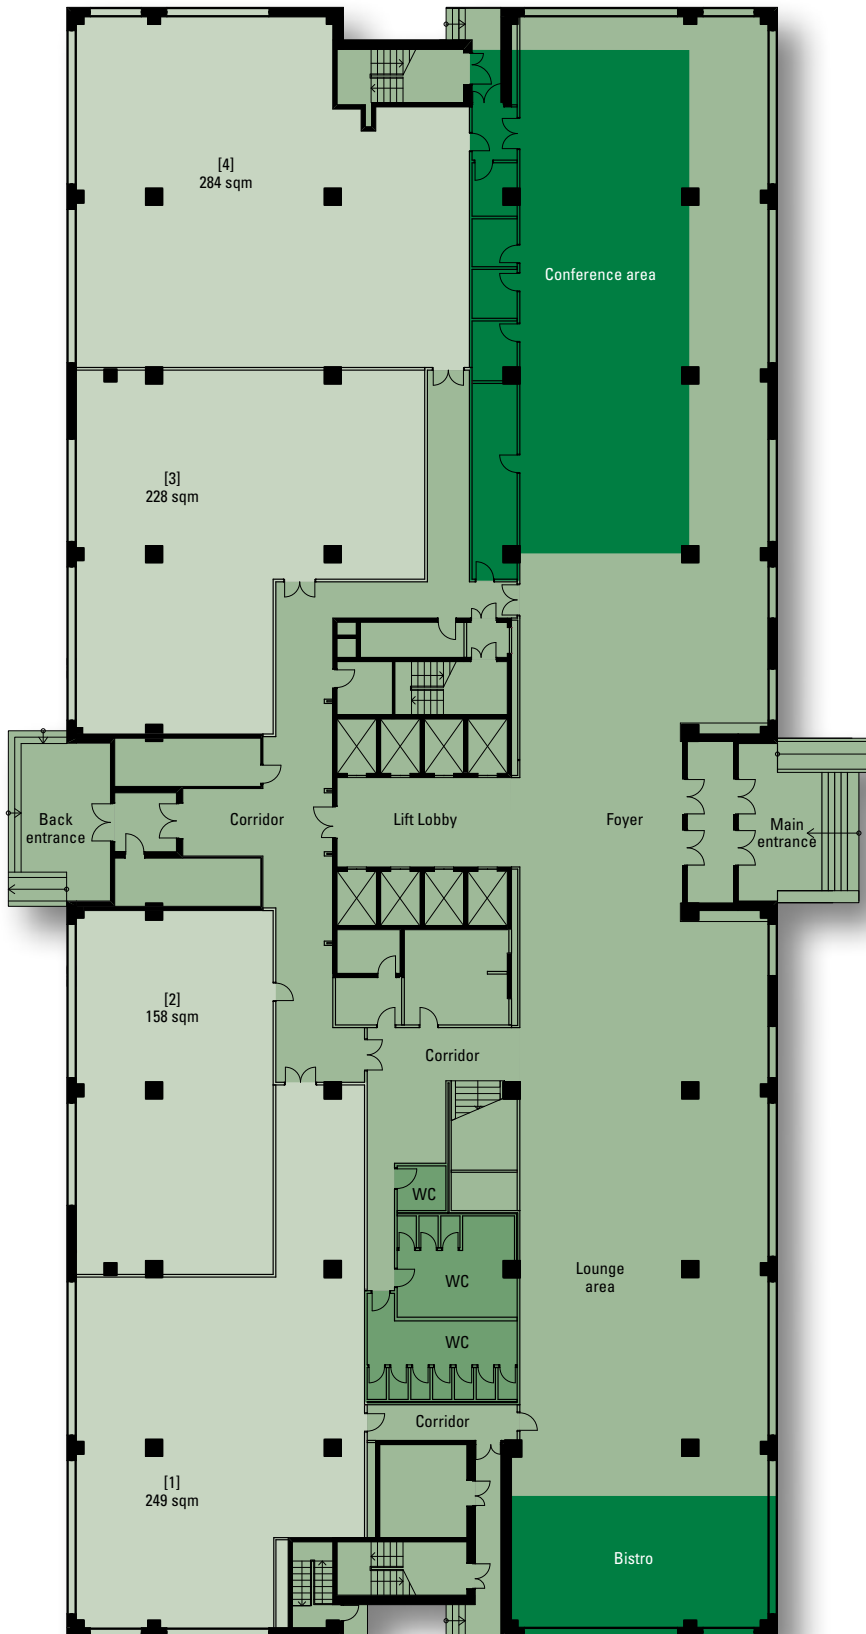

1st Floor - Ground Floor

- Offices from 158 sqm*
- Conference area with meeting rooms (10 – 150 people)
- Lounge area
- Bistro
- Floor load 1,000 kg/sqm

LLC German Centre for Industry and Trade
Prospekt Andropova 18
Korpus 6, Office 2-01 A
115432 Moscow | Russian Federation

* according to BOMA-Standard Measurement

2nd Floor

- German Centre Management Office
- Business Centre
- Desk Space
- Offices from 35 sqm*
- 3 small meeting rooms (MR)
- Landesbank Baden-Württemberg (LBBW) Representative Office Moscow
- Pantry