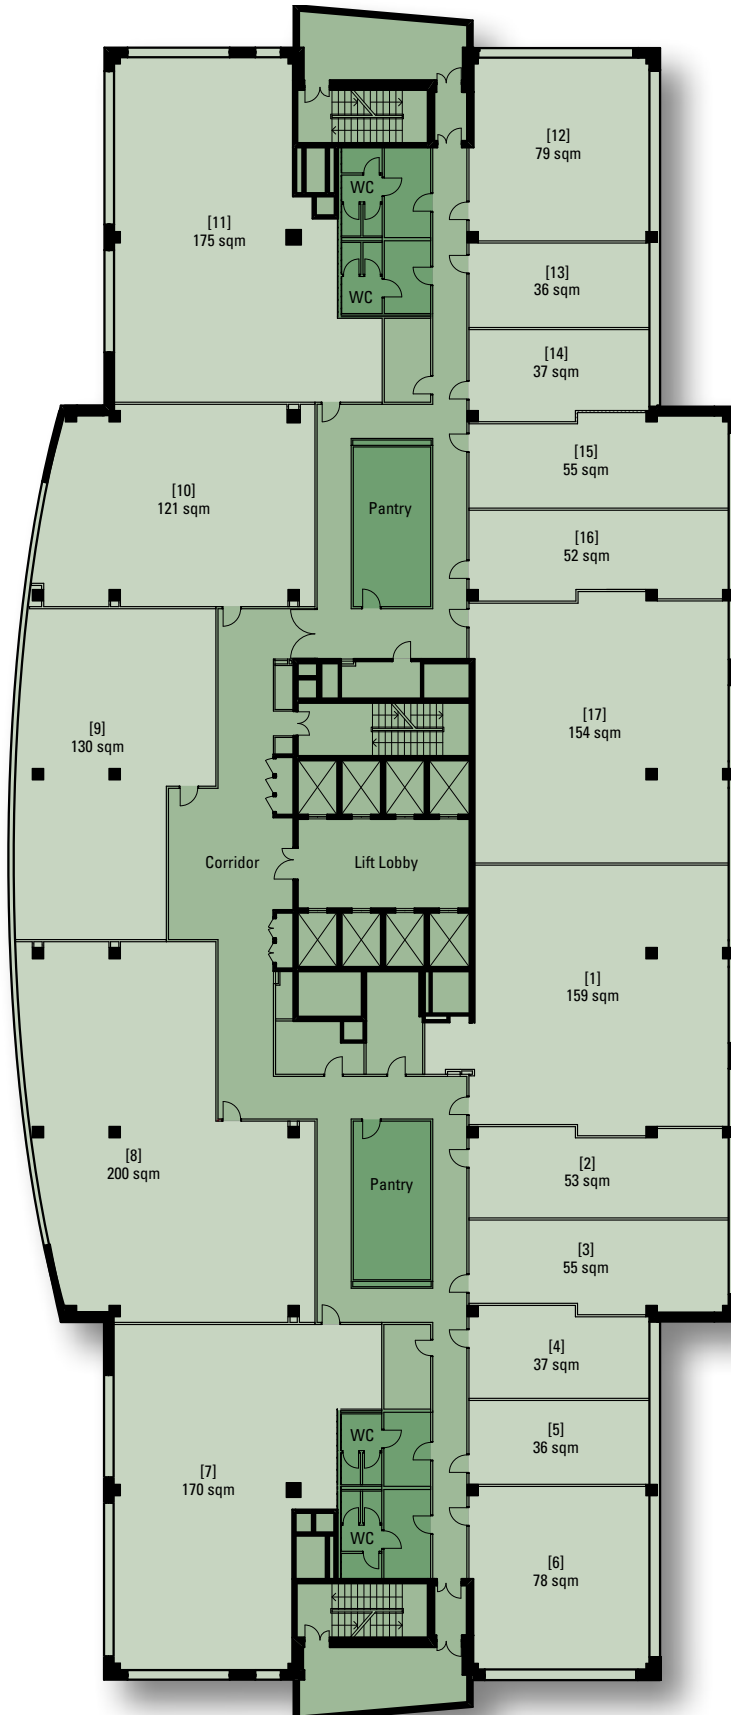

8th Floor

- Offices from 36 – 200 sqm*
- Pantries

LLC German Centre for Industry and Trade
Prospekt Andropova 18
Korpus 6, Office 2-01 A
115432 Moscow | Russian Federation

ООО „Немецкий центр промышленности и торговли“
Проспект Андропова 18
Корпус 6, офис 2-01 А
115432 Москва | Российская Федерация

Phone Телефон: **+7 499 683 02 02**
Fax Факс: **+7 499 683 02 01**
info@moscow.germancentre.com
www.moscow.germancentre.com

* according to BOMA-Standard Measurement