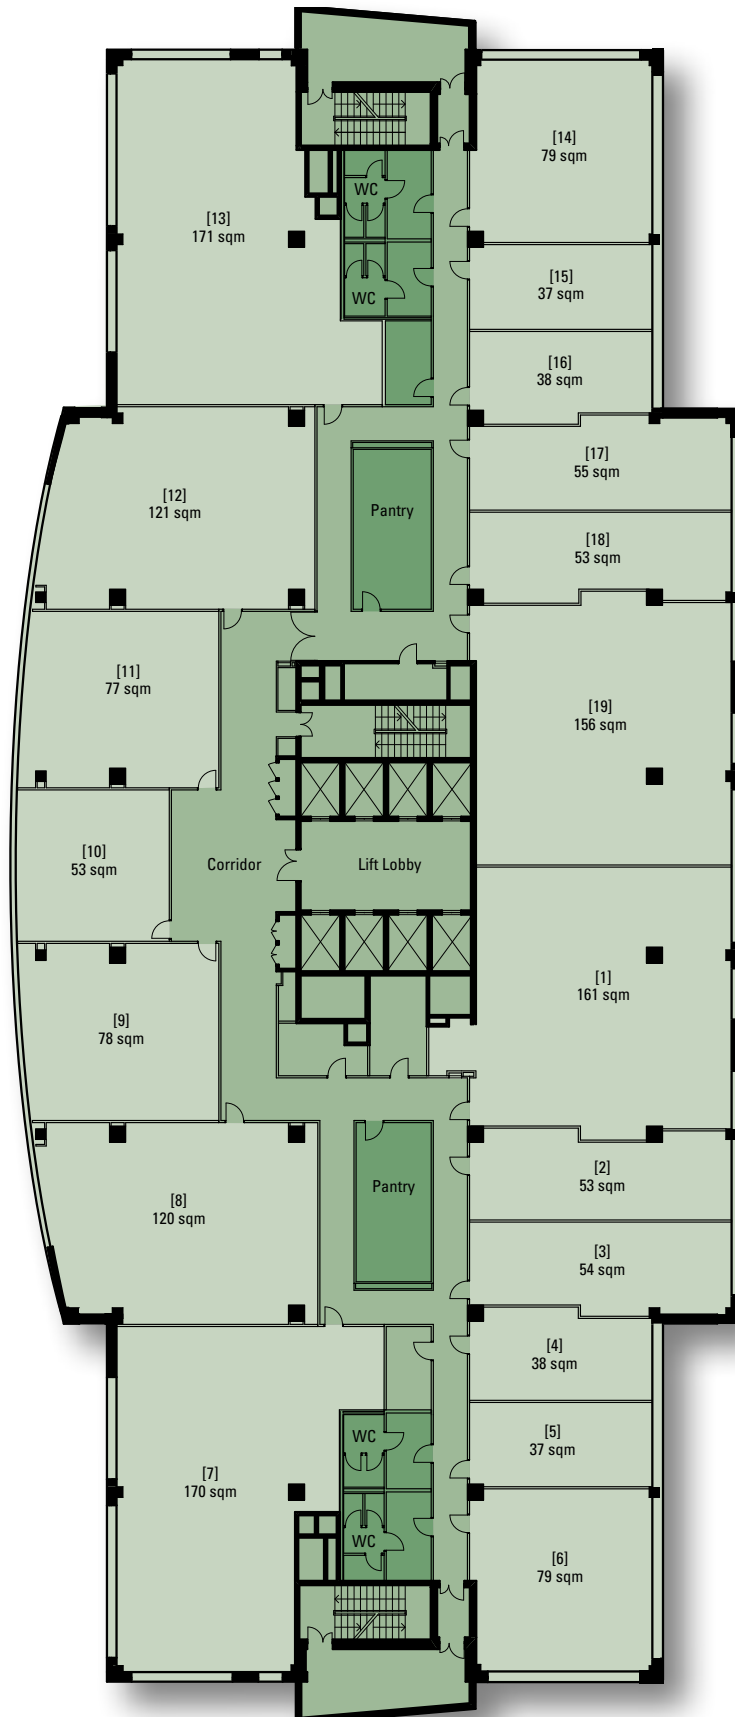

5th Floor

- Offices from 37 – 171 sqm*
- Pantries

LLC German Centre for Industry and Trade
Prospekt Andropova 18
Korpus 6, Office 2-01 A
115432 Moscow | Russian Federation

ООО „Немецкий центр промышленности и торговли“
Проспект Андропова 18
Корпус 6, офис 2-01 А
115432 Москва | Российская Федерация

Phone Телефон: **+7 499 683 02 02**
Fax Факс: **+7 499 683 02 01**
info@moscow.germancentre.com
www.moscow.germancentre.com

* according to BOMA-Standard Measurement