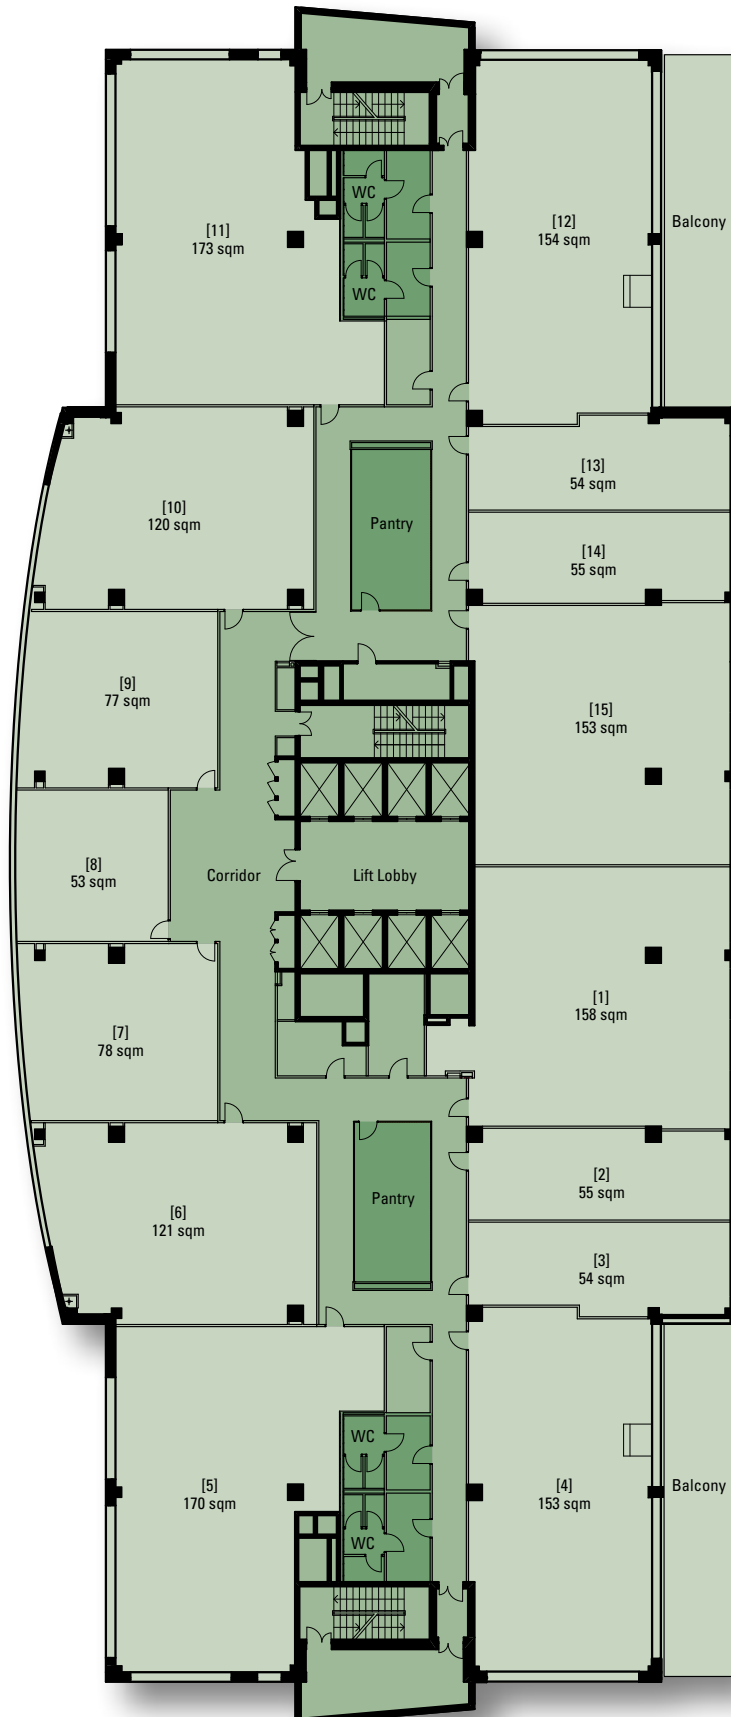

3rd Floor

- Offices from 53 – 173 sqm*
- Pantries

LLC German Centre for Industry and Trade
Prospekt Andropova 18
Korpus 6, Office 2-01 A
115432 Moscow | Russian Federation

ООО „Немецкий центр промышленности и торговли“
Проспект Андропова 18
Корпус 6, офис 2-01 А
115432 Москва | Российская Федерация

Phone Телефон: **+7 499 683 02 02**
Fax Факс: **+7 499 683 02 01**
info@moscow.germancentre.com
www.moscow.germancentre.com

* according to BOMA-Standard Measurement