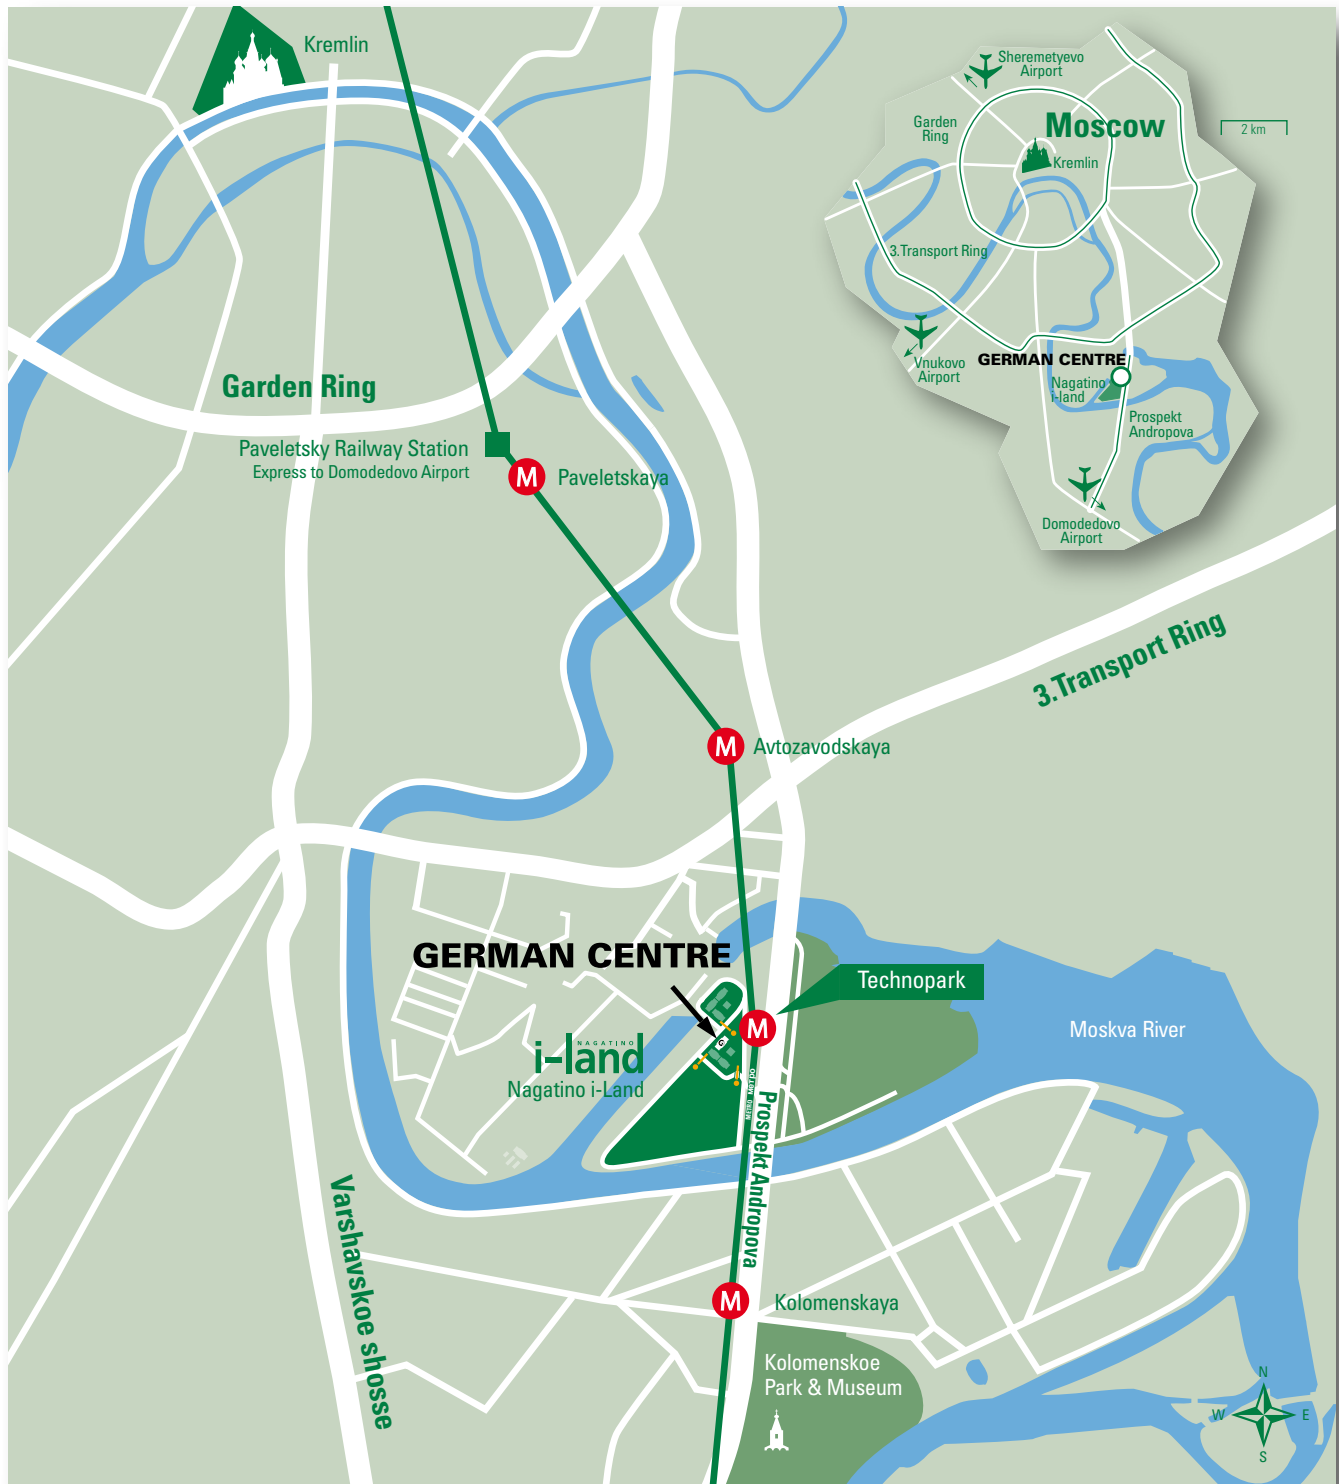

GERMAN CENTRE
FOR INDUSTRY AND TRADE

MOSCOW

How to get to the German Centre Moscow Проезд в Немецкий центр

LLC German Centre for Industry and Trade
Prospekt Andropova 18
Korpus 6, Office 2-01 A
115432 Moscow | Russian Federation